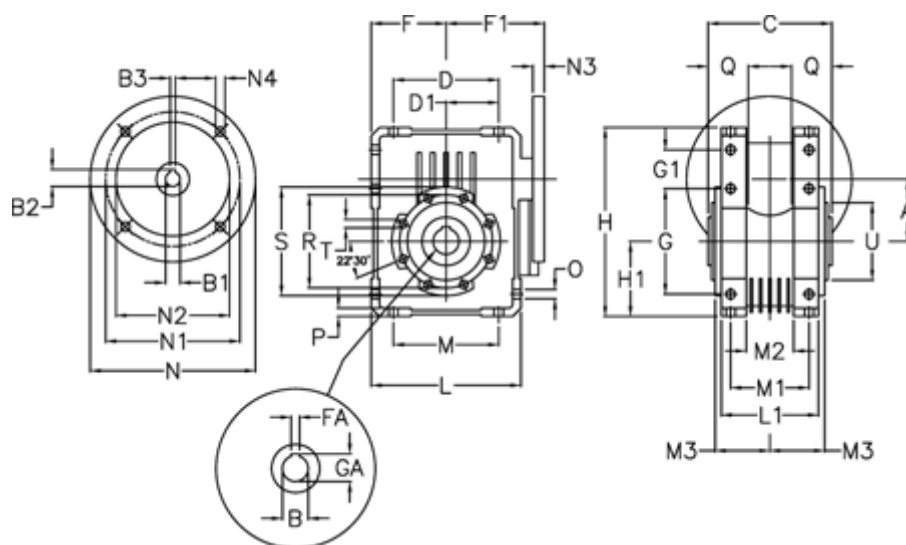

Article number: 392208602374036

Description: Worm Gear with Torque Limiter
W86 L2-U-23-P100 B5

Measures

| | | | | |
|------------|-----------|-----------|-----------|------------|
| A = 86.9 | F = 100 | L = 200 | N2 = 180 | T = M10x18 |
| B = 35 | F1 = 136 | L1 = 125 | N3 = 13 | U = 110 |
| B1 E7 = 28 | FA = 10 | M = 144 | N4 = 12.5 | |
| B2 = 31.3 | G = 144 | M1 = 101 | O = 11.5 | |
| B3 H9 = 8 | G1 = 45.5 | M2 = 57 | P = 11 | |
| C = 140 | GA = 38.3 | M3 = 64.5 | Q = 45 | |
| D = 144 | H = 245.5 | N = 250 | R = 130 | |
| D1 = 72 | H1 = 100 | N1 = 215 | S = 150 | |